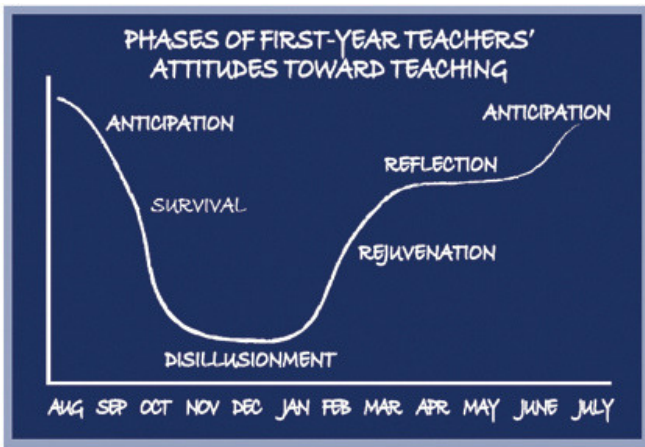

Fun Calendar Days for October

It seems these days that everyone and everything has a special day. Here are some days from October that have past and some to look forward to:

- October 2 - Walk to School Day
- October 4 - World Smile Day
- October 5 - World Teacher's Day
- October 13 - National Train Your Brain Day
- October 16 - Boss's Day
- October 22 - Smart is Cool Day
- October 26 - Make a Difference Day
- October 28 - National Chocolate Day
- October 30 - Checklist Day
- October 31 - Halloween or All Hallows Eve

October is also National Book Month!

Do you have the teaching blues?

by Laura Rahman

from <http://weac.org/articles/new-teacher-handbook/phases/>

According to this graph, October is when first year teachers begin the downward slope into disillusionment. It's been awhile since I have been a new teacher; however, I think experienced teachers even feel a bit frustrated at this point. The only difference is that veterans have a few tricks in their tool bag to overcome feeling discouraged. I remember being a Master Mentor in the district and looking at this graph thinking how can I help